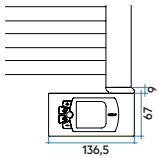

FUNKY_S ELECTRIC

height 1455 mm, lenght 600 mm. Ivory finish (cod. 02).

Technical features:

- electric steel towel warmer radiator
- horizontal elements featuring with a 23 mm diameter
- side round manifolds with a 30 mm diameter
- complete with thermal liquid
- power cable, length 1200 mm, SCHUKO plug

L mm	H mm	X mm
500	928	355
500	1170	597
600	1455	882
600	1842	1269

FUNKY_S ELECTRIC WITH ELECTRONIC CONTROL (H)

Model	Code	Depth	Height	Width	Weight	Electric Power
		P mm	H mm	L mm	Kg	Watt
928 - 18 rails - 2 espaces	YRS050 H 01 IR 01 NNN	50	928	500	12,3	400
1170 - 22 rails - 3 espaces	YRM050 H 01 IR 01 NNN	50	1170	500	15,4	500
1455 - 27 rails - 4 espaces	YRL060 H 01 IR 01 NNN	50	1455	600	21,4	750
1842 - 36 rails - 4 espaces	YRG060 H 01 IR 01 NNN	50	1842	600	27,4	1000