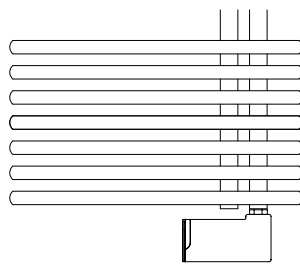

Technical features:

- electric steel towel warmer radiator
- horizontal elements featuring with a 23 mm diameter
- side round manifolds with a 30 mm diameter
- complete with thermal liquid
- power cable, length 1200 mm, SCHUKO plug

Price included:

- 4 adjustable wall fixing brackets in the same color of the radiator

Finishes available	Surcharge
Standard White	-
Classic finished	+15%
Special finished	+25%
Other RAL colors	+40% following feasibility study

Finishing codes see page 596.

Available connection

right side manifold