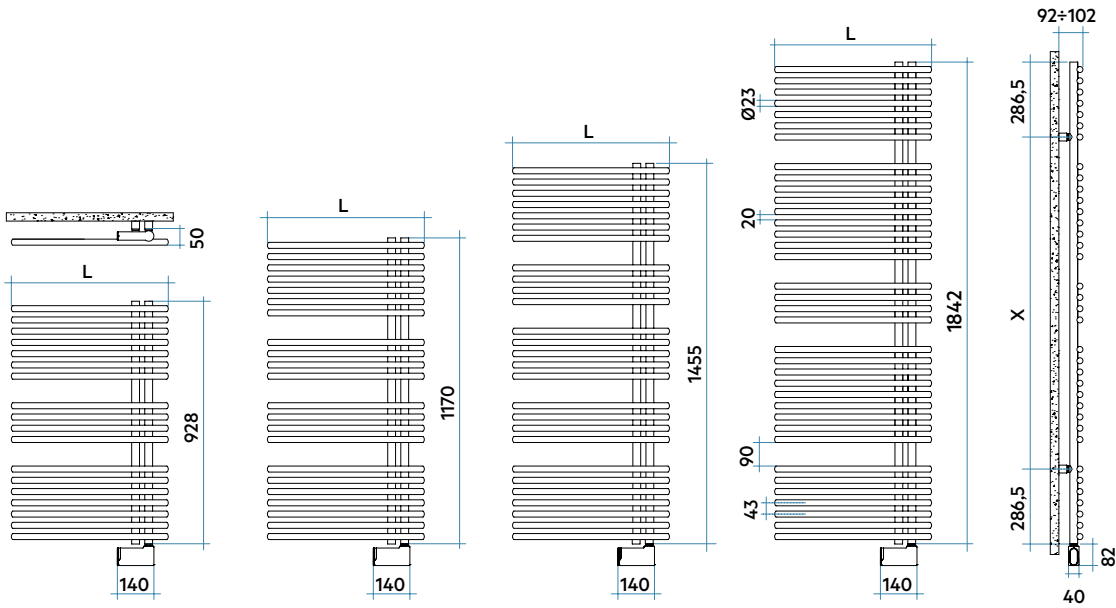

FUNKY_S ELECTRIC

height 1455 mm, lenght 600 mm. Ivory finish (cod. 02).

Technical features:

- electric steel towel warmer radiator
- horizontal elements featuring with a 23 mm diameter
- side round manifolds with a 30 mm diameter
- complete with thermal liquid
- power cable, length 1200 mm, SCHUKO plug

L mm	H mm	X mm
500	928	355
500	1170	597
600	1455	882
600	1842	1269

FUNKY_S ELECTRIC WITH ELECTRONIC CONTROL (H)

Model	Code	Depth	Height	Width	Weight	Electric Power
		P mm	H mm	L mm	Kg	Watt
928 - 18 rails - 2 espaces	YRS050 H 01 IR 01 NNN	50	928	500	12,3	400
1170 - 22 rails - 3 espaces	YRM050 H 01 IR 01 NNN	50	1170	500	15,4	500
1455 - 27 rails - 4 espaces	YRL060 H 01 IR 01 NNN	50	1455	600	21,4	750
1842 - 36 rails - 4 espaces	YRG060 H 01 IR 01 NNN	50	1842	600	27,4	1000